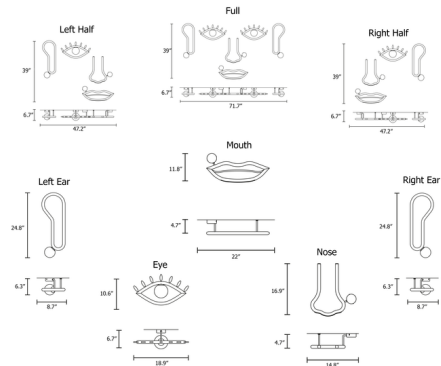

Lightology

lightology.com
866-954-4489
04-22-26

Project: _____
 Company: _____
 Location: _____ Fixture Type: _____
 SPEC #: **MSR1353884**
 Approved On: _____ Approved By: _____

Visio Wall Light By Masiero

Description

The Visio Wall Light takes the shape of a cartoonish face for a uniquely playful expression. The simple lines of the eyes, nose, ear, and mouth are crafted from bent metal tubes and accented with white Murano glass diffusers. The eyes and ears feature glass globe diffusers, while the nose and mouth feature linear strips along their length. Available as Full Face, Left/Right Half Face, or individual Left/Right Ear, Eye, Nose, and Mouth pieces to create custom configurations.

Shown in foundant chocolate

Specifications

| | |
|-----------------------|------------------------|
| COLOR | N/A |
| BODY FINISH | Foundant Chocolate |
| WATTAGE | 32.6W |
| DIMMER | Not Dimmable |
| DIMENSIONS | 71.7"W x 39"H x 6.7"D |
| INTEGRATED LED MODULE | 1 x LED/32.6W/120V LED |