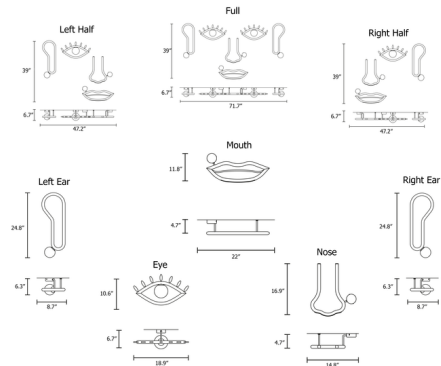

## Visio Wall Light By Masiero

### Description

The Visio Wall Light takes the shape of a cartoonish face for a uniquely playful expression. The simple lines of the eyes, nose, ear, and mouth are crafted from bent metal tubes and accented with white Murano glass diffusers. The eyes and ears feature glass globe diffusers, while the nose and mouth feature linear strips along their length. Available as Full Face, Left/Right Half Face, or individual Left/Right Ear, Eye, Nose, and Mouth pieces to create custom configurations.

### Specifications

COLOR	N/A
BODY FINISH	Foundant Chocolate
WATTAGE	32.6W
DIMMER	Not Dimmable
DIMENSIONS	71.7"W x 39"H x 6.7"D
INTEGRATED LED MODULE	1 x LED/32.6W/120V LED