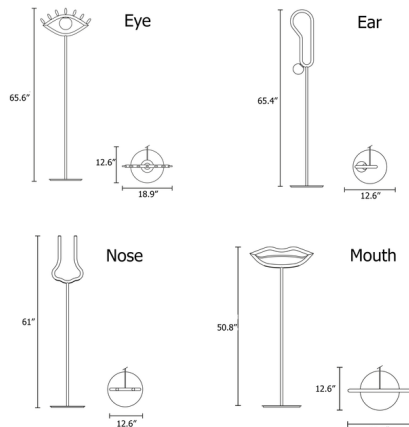

Technical Information

COLOR RENDERING	90 CRI
LAMP COLOR	3000K
LUMENS/WATT	117.27
LUMINOUS FLUX	645 lumens

CLICK TO VIEW PRODUCT

Notes: