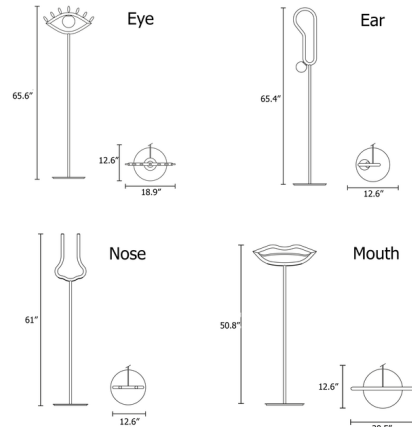

Technical Information

COLOR RENDERING	90 CRI
LAMP COLOR	3000K
LUMENS/WATT	117.27
LUMINOUS FLUX	645 lumens

CLICK TO VIEW PRODUCT

Notes: