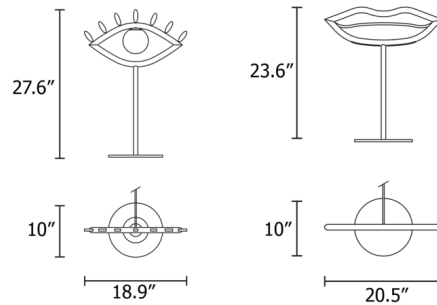

Description

The Visio Table Lamp takes the shape of cartoonish facial features for a uniquely playful expression. The simple lines of the eye and mouth are crafted from bent metal tubes and accented with white Murano glass diffusers. The Eye features a glass globe diffuser, while the Mouth possesses linear diffusers along the bottom of the lamp head. On/off switch located on cord.

Shown in foundant chocolate

Specifications

COLOR	N/A
BODY FINISH	Foundant Chocolate
WATTAGE	5.3W
DIMMER	N/A
DIMENSIONS	18.9"W x 27.6"H x 10"D
INTEGRATED LED MODULE	1 x LED/5.3W/120V LED

Technical Information