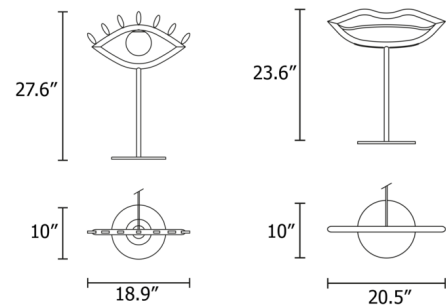

Description

The Visio Table Lamp takes the shape of cartoonish facial features for a uniquely playful expression. The simple lines of the eye and mouth are crafted from bent metal tubes and accented with white Murano glass diffusers. The Eye features a glass globe diffuser, while the Mouth possesses linear diffusers along the bottom of the lamp head. On/off switch located on cord.

Shown in foundant chocolate

Specifications

COLOR	N/A
BODY FINISH	Foundant Chocolate
WATTAGE	5.3W
DIMMER	N/A
DIMENSIONS	18.9"W x 27.6"H x 10"D
INTEGRATED LED MODULE	1 x LED/5.3W/120V LED

Technical Information