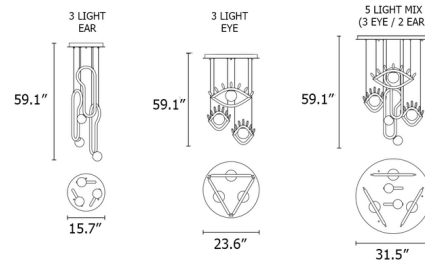

By Masiero

Description

The Visio Multi Light Pendant utilizes the playful facial features of Masiero's Visio collection to create a functional multi light pendant. The simple lines of the eyes and ears are crafted from bent metal tubes and accented with white Murano glass diffusers. Available with 3-Light Eyes, 3-Light Ears, or 5-Light Mix (3 Eyes / 2 Ears).

Shown in foundant chocolate / opal white

Specifications

COLOR Opal White
 BODY FINISH Foundant Chocolate
 WATTAGE 16.5W
 DIMMER 0-10V
 DIMENSIONS 23.6"W x 59.1"H
 INTEGRATED LED MODULE 1 x LED/16.5W/120V LED