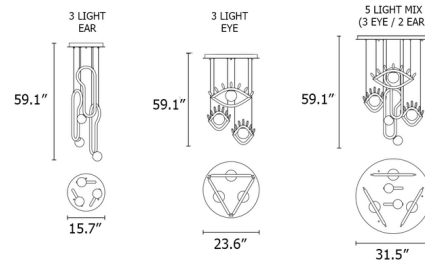

By Masiero

Description

The Visio Multi Light Pendant utilizes the playful facial features of Masiero's Visio collection to create a functional multi light pendant. The simple lines of the eyes and ears are crafted from bent metal tubes and accented with white Murano glass diffusers. Available with 3-Light Eyes, 3-Light Ears, or 5-Light Mix (3 Eyes / 2 Ears).

Shown in foundant chocolate / opal white

Specifications

COLOR Opal White
BODY FINISH Foundant Chocolate
WATTAGE 16.5W
DIMMER 0-10V
DIMENSIONS 23.6"W x 59.1"H
INTEGRATED LED MODULE 1 x LED/16.5W/120V LED