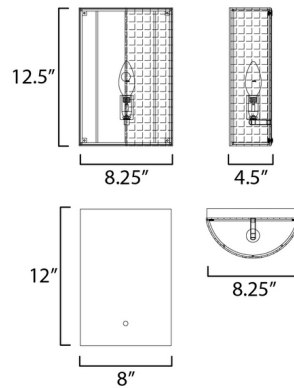

Shown in weathered white / weathered white

Specifications

COLOR	Weathered White
BODY FINISH	Weathered White
WATTAGE	9W
DIMMER	Standard 120V
DIMENSIONS	8.25"W x 12.25"H x 4.5"D
BULB NOT INCLUDED	1 x B10/Medium (E26)/9W/120V LED

CLICK TO VIEW PRODUCT

Notes: