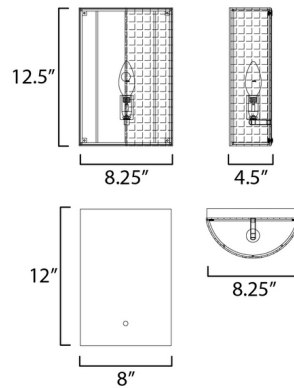

Shown in weathered white / weathered white

Specifications

COLOR	Weathered White
BODY FINISH	Weathered White
WATTAGE	9W
DIMMER	Standard 120V
DIMENSIONS	8.25"W x 12.25"H x 4.5"D
BULB NOT INCLUDED	1 x B10/Medium (E26)/9W/120V LED