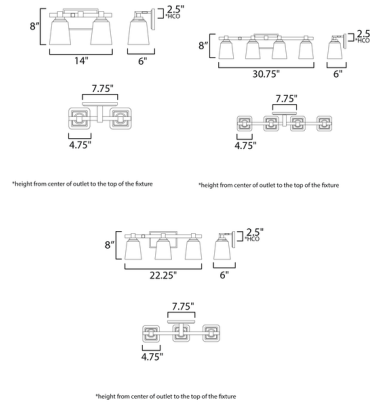

### Specifications

COLOR	Clear
BODY FINISH	Polished Chrome
WATTAGE	18W
DIMMER	Standard 120V
DIMENSIONS	14"W x 8"H x 6"D
BULB NOT INCLUDED	2 x Edison ST-Shape/Medium (E26)/9W/120V LED

### Technical Information

PRODUCT DIMENSIONS	Backplate: 7.75" W x 4.75"H
--------------------	-----------------------------

CLICK TO VIEW PRODUCT

Notes: