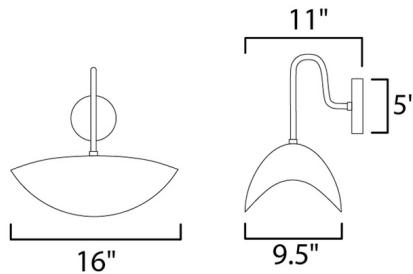

### Specifications

COLOR	N/A
BODY FINISH	Gold
WATTAGE	9W
DIMMER	Standard 120V
DIMENSIONS	16"W x 14"H x 9.5"D
BULB NOT INCLUDED	1 x A19/Medium (E26)/9W/120V LED

CLICK TO VIEW PRODUCT

Notes: