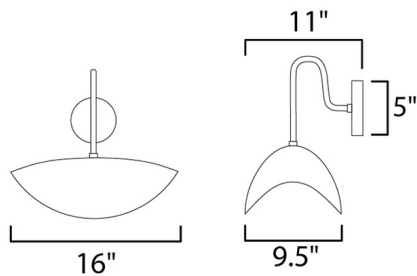

### Specifications

COLOR	N/A
BODY FINISH	Gold
WATTAGE	9W
DIMMER	Standard 120V
DIMENSIONS	16"W x 14"H x 9.5"D
BULB NOT INCLUDED	1 x A19/Medium (E26)/9W/120V LED

CLICK TO VIEW PRODUCT

Notes: