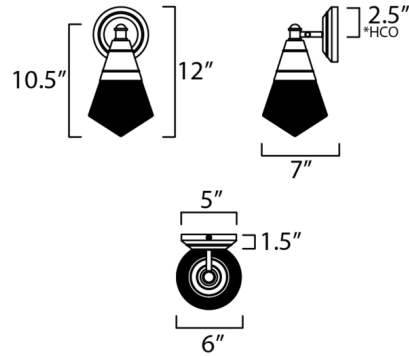

### Description

A prismatic diffusion of light is housed within pressed cone glass shades in the Hargreaves Wall Light. A glass shade is then supported by a finished metal ring. Can be installed up or down. Dimmable via Triac or electronic low voltage (ELV) dimming.

Shown in polished chrome / prairie rib frost

\*Height from center of outlet to the top of the fixture

### Specifications

COLOR . . . . . Prairie Rib Frost  
BODY FINISH . . . . . Polished Chrome  
WATTAGE . . . . . 9W  
DIMMER . . . . . Standard 120V  
DIMENSIONS . . . . . 6"W x 12"H x 7"D  
BULB NOT INCLUDED . . . . . 1 x A19/Medium (E26)/9W/120V LED

### Technical Information

PRODUCT DIMENSIONS . . . . . Backplate: 5" Dia.

CLICK TO VIEW PRODUCT

Notes: