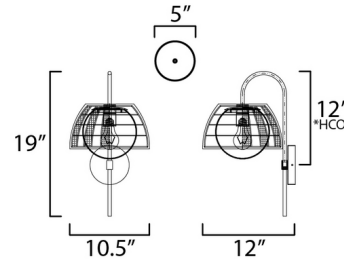

Shown in gold / white / satin white

\*Height from center of outlet to the top of the fixture

### Specifications

COLOR . . . . . Satin White  
BODY FINISH . . . . . Gold / White  
WATTAGE . . . . . 9W  
DIMMER . . . . . Low Voltage Electronic  
DIMENSIONS . . . . . 10.5"W x 19"H x 12"D  
BULB NOT INCLUDED . . . . . 1 x A19/Medium (E26)/9W/120V LED