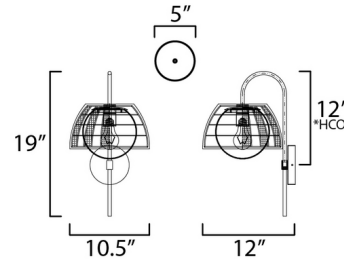

Shown in gold / white / satin white

*Height from center of outlet to the top of the fixture

Specifications

COLOR . . . . . Satin White
BODY FINISH . . . . . Gold / White
WATTAGE 9W
DIMMER . . . . . Low Voltage Electronic
DIMENSIONS . . . . . 10.5"W x 19"H x 12"D
BULB NOT INCLUDED . . . . . 1 x A19/Medium (E26)/9W/120V LED

CLICK TO VIEW PRODUCT

Notes: