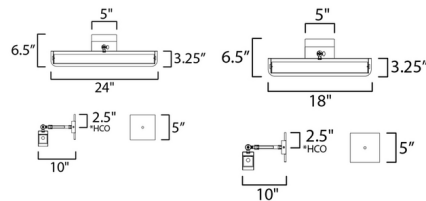

CLICK TO VIEW PRODUCT

Notes: