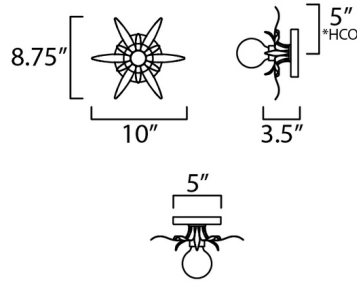

### Description

Effortlessly elegant, the biophilic design details that adorn the classic Paolma Wall/Ceiling Light transport you to an oasis indoors. The design exudes a timeless quality that is sure to please. Can be mounted on the ceiling or wall. Dimmable via Triac or electronic low voltage (ELV) dimming.

### Specifications

COLOR . . . . . N/A  
BODY FINISH . . . . . Anthracite  
WATTAGE . . . . . 9W  
DIMMER . . . . . Standard 120V  
DIMENSIONS . . . . . 10"W x 8.75"H x 3.5"D  
BULB NOT INCLUDED . . . . . 1 x G25/Medium (E26)/9W/120V LED

Shown in anthracite

\*Height from center of outlet to the top of the fixture

CLICK TO VIEW PRODUCT

Notes: