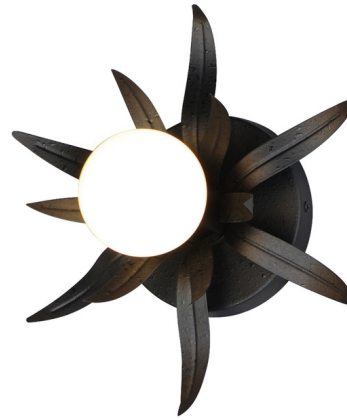

Lightology

lightology.com
866-954-4489
06-30-26

Project: _____

Company: _____

Location: _____ Fixture Type: _____

SPEC #: **MAX1354024**

Approved On: _____ Approved By: _____

Paloma Wall/ Ceiling Light By Maxim Lighting

Description

Effortlessly elegant, the biophilic design details that adorn the classic Paolma Wall/Ceiling Light transport you to an oasis indoors. The design exudes a timeless quality that is sure to please. Can be mounted on the ceiling or wall. Dimmable via Triac or electronic low voltage (ELV) dimming.

Shown in anthracite

*Height from center of outlet to the top of the fixture

Specifications

COLOR	N/A
BODY FINISH	Anthracite
WATTAGE	9W
DIMMER	Standard 120V
DIMENSIONS	10"W x 8.75"H x 3.5"D
BULB NOT INCLUDED	1 x G25/Medium (E26)/9W/120V LED