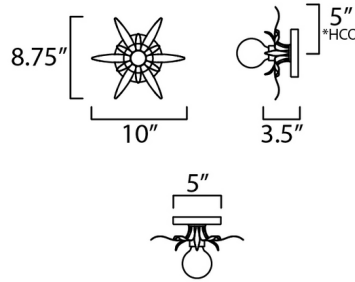

Description

Effortlessly elegant, the biophilic design details that adorn the classic Paolma Wall/Ceiling Light transport you to an oasis indoors. The design exudes a timeless quality that is sure to please. Can be mounted on the ceiling or wall. Dimmable via Triac or electronic low voltage (ELV) dimming.

Shown in anthracite

*Height from center of outlet to the top of the fixture

Specifications

COLOR	N/A
BODY FINISH	Anthracite
WATTAGE	9W
DIMMER	Standard 120V
DIMENSIONS	10"W x 8.75"H x 3.5"D
BULB NOT INCLUDED	1 x G25/Medium (E26)/9W/120V LED