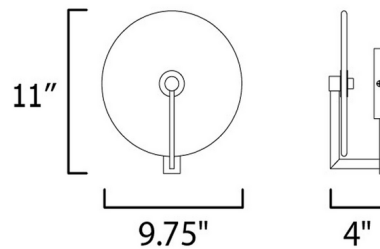

Specifications

COLOR Alabaster
BODY FINISH Natural Aged Brass
WATTAGE 10W
DIMMER Low Voltage Electronic
DIMENSIONS 9.75"W x 11"H x 4"D
INTEGRATED LED MODULE 1 x LED/10W/120V LED

Technical Information

LAMP LIFE 50000 hours
COLOR RENDERING 90 CRI
LAMP COLOR 3000K
LUMENS/WATT 63.00
LUMINOUS FLUX 630 lumens