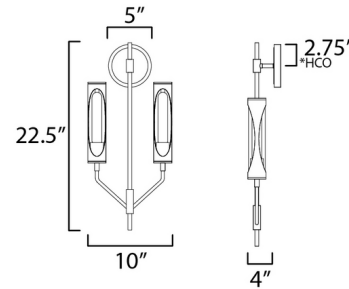

Specifications

COLOR Clear
 BODY FINISH Aged Brass / Light Gray
 WATTAGE 12W
 DIMMER Low Voltage Electronic
 DIMENSIONS 10"W x 22.5"H x 4"D
 BULB INCLUDED 2 x T10/Medium (E26)/6W/120V LED

Technical Information

LAMP LIFE 25000 hours
 COLOR RENDERING 90 CRI
 LAMP COLOR 2700K
 LUMENS/WATT 176.67
 LUMINOUS FLUX 1060 lumens

Shown in aged brass / light gray / clear

*Height from center of outlet to the top of the fixture