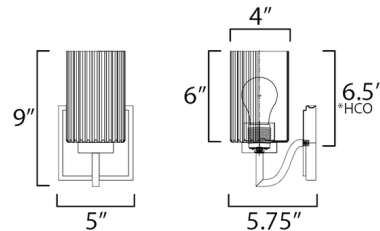

Shown in black / clear ribbed

\*Height from center of outlet to the top of the fixture

### Specifications

COLOR	Clear Ribbed
BODY FINISH	Black
WATTAGE	9W
DIMMER	Standard 120V
DIMENSIONS	5"W x 9"H x 5.75"D
BULB NOT INCLUDED	1 x A19/Medium (E26)/9W/120V LED

CLICK TO VIEW PRODUCT

Notes: