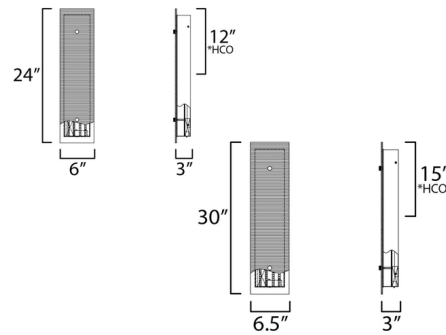

Description

Panels of clear ribbed glass are secured with oversized knurled Natural Aged Brass pins on a Matte Black frame in the Spectre Wall Light. Obscured by the glass texture, the integrated LED is not only soft on the eyes but also provides an abundance of illumination. The vanity light features an easily accessible 5-CCT (2700K, 3000K, 3500K, 4000K, 5000K) toggle switch that allows you to set different light color temperatures during or after installation. Dimmable via Triac or electronic low voltage (ELV) dimming at 120V.

Shown in aged brass / black / clear ribbed

Specifications

COLOR	Clear Ribbed
BODY FINISH	Aged Brass / Black
WATTAGE	24W
DIMMER	Low Voltage Electronic
DIMENSIONS	6"W x 24"H x 3"D
INTEGRATED LED MODULE	1 x LED/24W/120-277V LED

Technical Information

LAMP LIFE	35000 hours
COLOR RENDERING	90 CRI
LAMP COLOR	CCT Select
LUMENS/WATT	56.67
LUMINOUS FLUX	1360 lumens

CLICK TO VIEW PRODUCT

Notes: