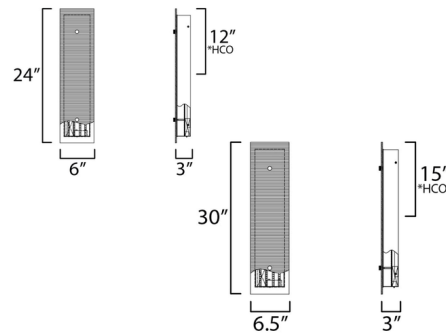

Description

Panels of clear ribbed glass are secured with oversized knurled Natural Aged Brass pins on a Matte Black frame in the Spectre Wall Light. Obscured by the glass texture, the integrated LED is not only soft on the eyes but also provides an abundance of illumination. The vanity light features an easily accessible 5-CCT (2700K, 3000K, 3500K, 4000K, 5000K) toggle switch that allows you to set different light color temperatures during or after installation. Dimmable via Triac or electronic low voltage (ELV) dimming at 120V.

Shown in aged brass / black / clear ribbed

Specifications

COLOR	Clear Ribbed
BODY FINISH	Aged Brass / Black
WATTAGE	24W
DIMMER	Low Voltage Electronic
DIMENSIONS	6"W x 24"H x 3"D
INTEGRATED LED MODULE	1 x LED/24W/120-277V LED

Technical Information

LAMP LIFE	35000 hours
COLOR RENDERING	90 CRI
LAMP COLOR	CCT Select
LUMENS/WATT	56.67
LUMINOUS FLUX	1360 lumens

CLICK TO VIEW PRODUCT

Notes: