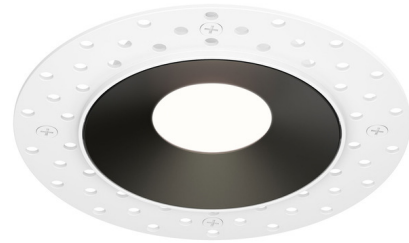

Lightology

lightology.com
866-954-4489
05-17-26

Project: _____

Company: _____

Location: _____ Fixture Type: _____

SPEC #: **MAX1354078**

Approved On: _____ Approved By: _____

Crisp Color Select Trimless Ceiling Light By Maxim Lighting

Description

High performance and high in style, the Crisp Color Select Trimless Ceiling Light is designed as a surface mount that installs into a variety of 4-0 junction boxes while boasting a recessed appearance. The fixture almost impossibly slopes into the junction box with snap in trims. Not only good-looking, the ceiling light also delivers over 1000 lumens providing ample lighting. With its concave design, the light source is concealed from the finished ceiling surface reducing glare. 5CCT (2700K, 3000K, 3500K, 5000K) selectable with an accessible switch behind the faceplate so you can set your preferred light temperature without removing the light from the junction box. Dimmable via Triac or electronic low voltage (ELV) dimming. Note: Mud Kit accessory available, sold separately.

Shown in white / black

Specifications

COLOR	N/A
BODY FINISH	White / Black
WATTAGE	12W
DIMMER	Low Voltage Electronic
DIMENSIONS	3.75"W x 1.25"H
INTEGRATED LED MODULE	1 x LED/12W/120V LED

Technical Information

LAMP LIFE	35000 hours
COLOR RENDERING	90 CRI
LAMP COLOR	CCT Select
LUMENS/WATT	83.33
LUMINOUS FLUX	1000 lumens

CLICK TO VIEW PRODUCT

Notes: