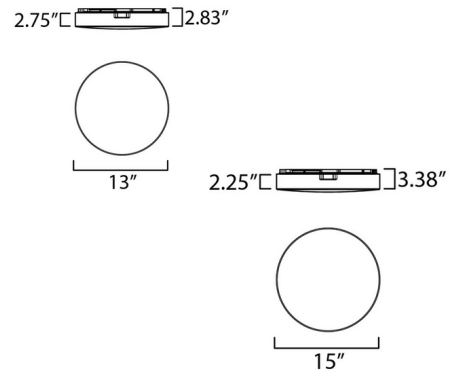

Shown in white