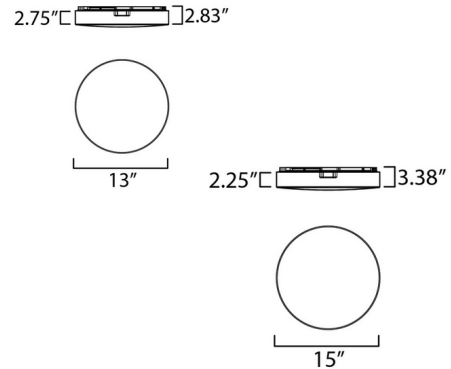

Shown in white