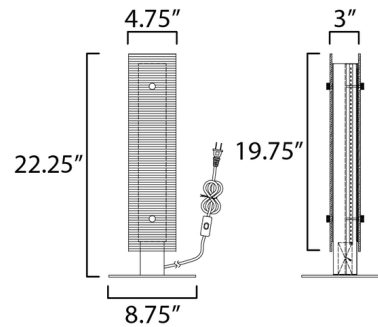

Description

Panels of clear ribbed glass are secured with oversized knurled Natural Aged Brass pins on a Matte Black frame in the Spectre Table lamp. Obscured by the glass texture, the integrated LED is not only soft on the eyes but also provides an abundance of illumination. Dimmable via Triac or electronic low voltage (ELV) dimming at 120V. Dimmer switch on cord.

Shown in aged brass / black / clear ribbed

Specifications

COLOR	Clear Ribbed
BODY FINISH	Aged Brass / Black
WATTAGE	27W
DIMMER	Low Voltage Electronic
DIMENSIONS	8.75"W x 22.25"H
INTEGRATED LED MODULE	1 x LED/27W/120V LED

Technical Information

LAMP LIFE	35000 hours
COLOR RENDERING	90 CRI
LAMP COLOR	CCT Select
LUMENS/WATT	45.19
LUMINOUS FLUX	1220 lumens

CLICK TO VIEW PRODUCT

Notes: