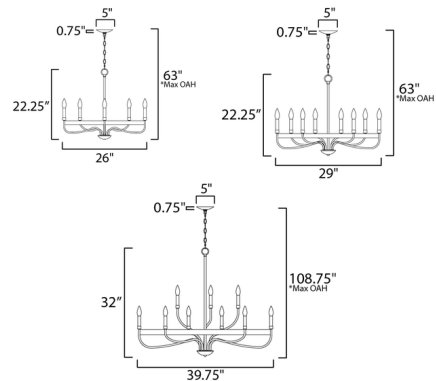

CLICK TO VIEW PRODUCT

Notes: