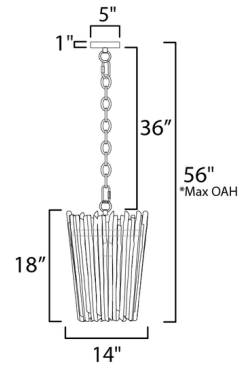

Lightology

lightology.com
866-954-4489
04-27-26

Project: _____

Company: _____

Location: _____ Fixture Type: _____

SPEC #: **MAX1354106**

Approved On: _____ Approved By: _____

Baywood Pendant By Maxim Lighting

Description

Thin branches of eucalyptus are linked together into a tapered bouquet shade in the Baywood Pendant. Individually shaped by hand, the impeccable craftsmanship includes a hand-applied Weathered White finish on the wood that complements the multi-tonal Dark Bronze finish on the metal. Dimmable via Triac or electronic low voltage (ELV) dimming.

Shown in textured bronze / weathered wood

*max overall height

Specifications

COLOR	Weathered Wood
BODY FINISH	Textured Bronze
WATTAGE	9W
DIMMER	Standard 120V
DIMENSIONS	14"W x 18"H
BULB NOT INCLUDED	1 x A19/Medium (E26)/9W/120V LED