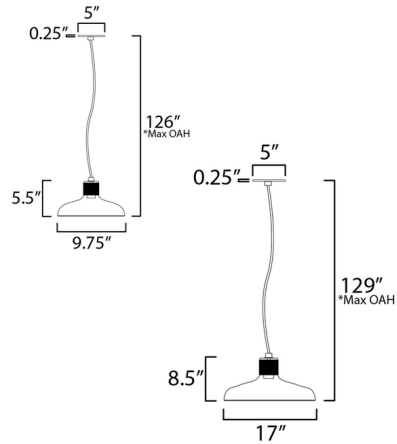

Description

Drawing inspiration from industrial warehouse or farmhouse lighting, the classic shade in the Bingham Pendant features a rayon fabric adjustable cord and hand-wound rope detail. The rustic elements are paired with a spun metal shade. Dimmable via Triac or electronic low voltage (ELV) dimming.

Shown in black / copper

Specifications

COLOR Copper
BODY FINISH Black
WATTAGE 9W
DIMMER Standard 120V
DIMENSIONS 9.75"W x 5.5"H
BULB NOT INCLUDED 1 x Edison ST-Shape/Medium (E26)/9W/120V LED

CLICK TO VIEW PRODUCT