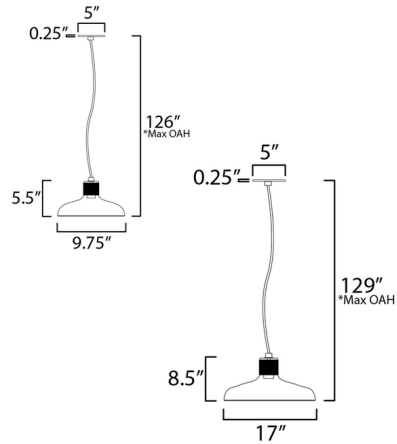

Description

Drawing inspiration from industrial warehouse or farmhouse lighting, the classic shade in the Bingham Pendant features a rayon fabric adjustable cord and hand-wound rope detail. The rustic elements are paired with a spun metal shade. Dimmable via Triac or electronic low voltage (ELV) dimming.

Shown in black / copper

Specifications

COLOR	Copper
BODY FINISH	Black
WATTAGE	9W
DIMMER	Standard 120V
DIMENSIONS	9.75"W x 5.5"H
BULB NOT INCLUDED	1 x Edison ST-Shape/Medium (E26)/9W/120V LED

CLICK TO VIEW PRODUCT