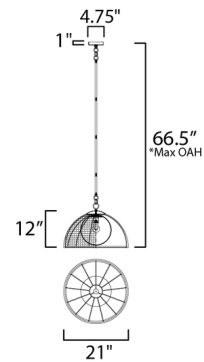

Shown in antique bronze / natural

\*max overall height

### Specifications

COLOR	Natural
BODY FINISH	Antique Bronze
WATTAGE	9W
DIMMER	Standard 120V
DIMENSIONS	21"W x 12"H
BULB NOT INCLUDED	1 x A19/Medium (E26)/9W/120V LED

CLICK TO VIEW PRODUCT

Notes: