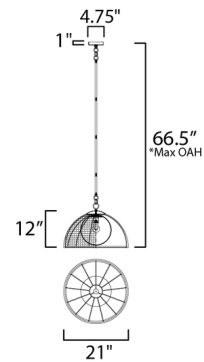

Shown in antique bronze / natural

*max overall height

Specifications

COLOR	Natural
BODY FINISH	Antique Bronze
WATTAGE	9W
DIMMER	Standard 120V
DIMENSIONS	21"W x 12"H
BULB NOT INCLUDED	1 x A19/Medium (E26)/9W/120V LED