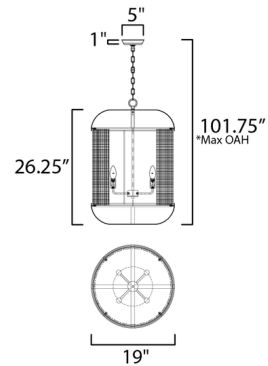

Shown in weathered white / weathered white

*max overall height

Specifications

COLOR	Weathered White
BODY FINISH	Weathered White
WATTAGE	36W
DIMMER	Standard 120V
DIMENSIONS	19"W x 26.25"H
BULB NOT INCLUDED	4 x B10/Candelabra (E12)/9W/120V LED