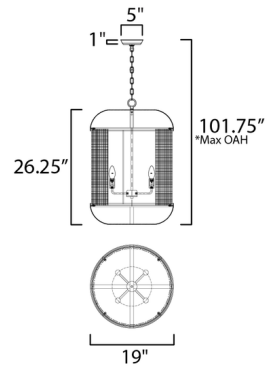

Shown in weathered white / weathered white

\*max overall height

### Specifications

COLOR	Weathered White
BODY FINISH	Weathered White
WATTAGE	36W
DIMMER	Standard 120V
DIMENSIONS	19"W x 26.25"H
BULB NOT INCLUDED	4 x B10/Candelabra (E12)/9W/120V LED

CLICK TO VIEW PRODUCT