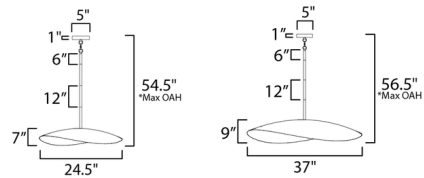

Shown in gold

\*max overall height

### Specifications

COLOR	N/A
BODY FINISH	Gold
WATTAGE	18W
DIMMER	Standard 120V
DIMENSIONS	24.5"W x 7"H
BULB NOT INCLUDED	2 x Edison ST-Shape/Medium (E26)/9W/120V LED

### Technical Information

PRODUCT DIMENSIONS . . . . . Downrods Included: 3 x 12" and 1 x 6"

CLICK TO VIEW PRODUCT

Notes: