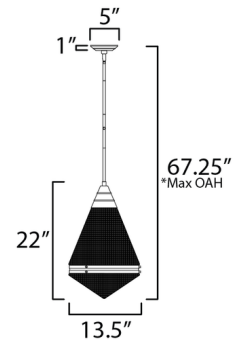

### Description

A prismatic diffusion of light is housed within pressed cone glass shade in the Hargreaves Pendant. Halves conceal the light source supported by a metal ring. Dimmable via Triac or electronic low voltage (ELV) dimming.

### Specifications

COLOR . . . . . Prairie Rib Frost  
BODY FINISH . . . . . Aged Brass / Black  
WATTAGE . . . . . 9W  
DIMMER . . . . . Low Voltage Electronic  
DIMENSIONS . . . . . 13.5"W x 22"H  
BULB NOT INCLUDED . . . . . 1 x A19/Medium (E26)/9W/120V LED

### Technical Information

PRODUCT DIMENSIONS . . . . . Downrods Included: 1+6", 3+12"

CLICK TO VIEW PRODUCT

Notes: