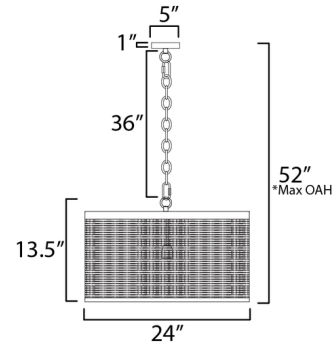

Description

A crosshatching etched pattern on metal shades in finished metal is the Hatcher Chandelier. Dimmable via Triac or electronic low voltage (ELV) dimming.

Shown in black

*max overall height

Specifications

COLOR	N/A
BODY FINISH	Black
WATTAGE	36W
DIMMER	Standard 120V
DIMENSIONS	24"W x 13.5"H
BULB NOT INCLUDED	4 x B10/Candelabra (E12)/9W/120V LED

CLICK TO VIEW PRODUCT

Notes: