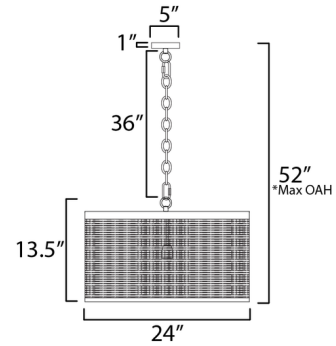

### Description

A crosshatching etched pattern on metal shades in finished metal is the Hatcher Chandelier. Dimmable via Triac or electronic low voltage (ELV) dimming.

Shown in black

\*max overall height

### Specifications

COLOR	N/A
BODY FINISH	Black
WATTAGE	36W
DIMMER	Standard 120V
DIMENSIONS	24"W x 13.5"H
BULB NOT INCLUDED	4 x B10/Candelabra (E12)/9W/120V LED

CLICK TO VIEW PRODUCT

Notes: