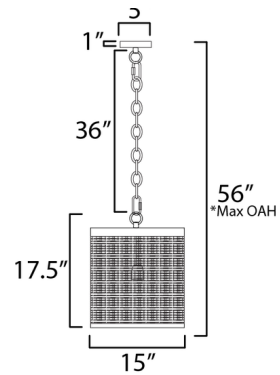

### Description

The Hatcher Pendant brings a clean, industrial vibe to your interior space. The crosshatching etched pattern of the metal shade casts warm shadows across your room.

Shown in gold

### Specifications

COLOR	N/A
BODY FINISH	Gold
WATTAGE	9W
DIMMER	Standard 120V
DIMENSIONS	15"W x 17.5"H
BULB NOT INCLUDED	1 x A19/Medium (E26)/9W/120V LED

### Technical Information

PRODUCT DIMENSIONS	Adjustable Chain Length: 36"
--------------------	------------------------------

CLICK TO VIEW PRODUCT

Notes: