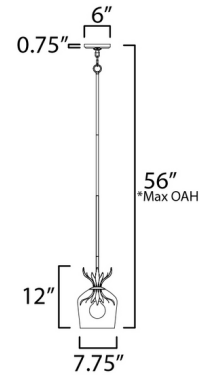

Shown in anthracite

\*max overall height

### Specifications

COLOR	N/A
BODY FINISH	Anthracite
WATTAGE	9W
DIMMER	Standard 120V
DIMENSIONS	20"L x 7.75"W x 12"H
BULB NOT INCLUDED	1 x G25/Medium (E26)/9W/120V LED

CLICK TO VIEW PRODUCT

Notes: