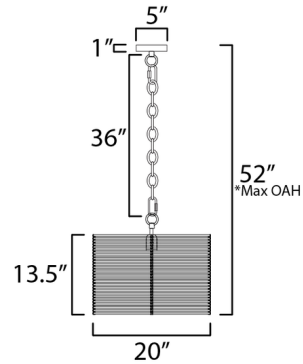

Shown in ecru / natural

Specifications

COLOR	Natural
BODY FINISH	Ecu
WATTAGE	36W
DIMMER	Standard 120V
DIMENSIONS	20"W x 13.5"H
BULB NOT INCLUDED	4 x B10/Candelabra (E12)/9W/120V LED

CLICK TO VIEW PRODUCT