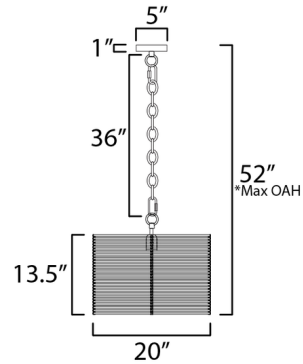

Shown in ecru / natural

Specifications

COLOR	Natural
BODY FINISH	Ecru
WATTAGE	36W
DIMMER	Standard 120V
DIMENSIONS	20"W x 13.5"H
BULB NOT INCLUDED	4 x B10/Candelabra (E12)/9W/120V LED

CLICK TO VIEW PRODUCT