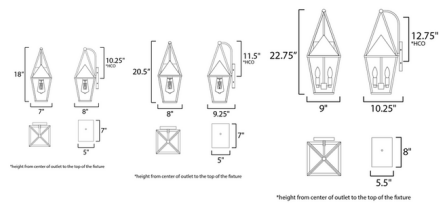

Description

An exaggerated openwork framed steeple adds vertical qualities on a sharp-lined Matte Black lantern frame in the Bavaria Outdoor Wall Light. Blending modern concepts with forms that evoke a whimsical imagery, this collection presents a transitional styling for outdoor spaces.

Shown in black / clear

Specifications

COLOR Clear
 BODY FINISH Black
 WATTAGE 9W
 DIMMER Low Voltage Electronic
 DIMENSIONS 7"W x 18"H x 8"D
 BULB NOT INCLUDED 1 x Edison ST-Shape/Medium (E26)/9W/120V LED