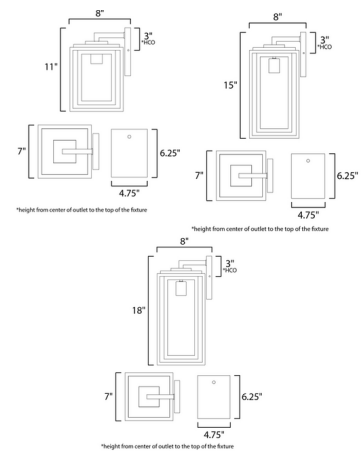

Description

A dual framed structure creates dimension on the Cabana VX Outdoor Wall Light that is both contemporary and transitional. The construction consists of two frames of square tubing and squared components. The inner frame's Clear Seedy glass reduces glare from the light and appears dirt-free for longer periods. This is a comprehensive fixture to brighten all areas of your outdoor space designed for harsh climates. Dimmable via Triac or electronic low voltage (ELV) dimming.

Specifications

COLOR Seedy Glass
 BODY FINISH Black
 WATTAGE 9W
 DIMMER Low Voltage Electronic
 DIMENSIONS 7"W x 11"H x 8"D
 BULB NOT INCLUDED 1 x Edison ST-Shape/Medium (E26)/9W/120V LED

Technical Information

PRODUCT DIMENSIONS Backplate: 4.75"W x 6.5"H

Shown in black / seedy glass

CLICK TO VIEW PRODUCT

Notes: