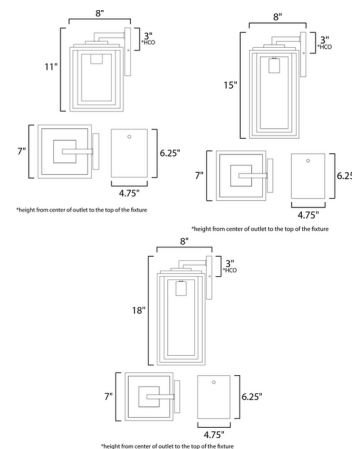

Description

A dual framed structure creates dimension on the Cabana VX Outdoor Wall Light that is both contemporary and transitional. The construction consists of two frames of square tubing and squared components. The inner frame's Clear Seedy glass reduces glare from the light and appears dirt-free for longer periods. This is a comprehensive fixture to brighten all areas of your outdoor space designed for harsh climates. Dimmable via Triac or electronic low voltage (ELV) dimming.

Specifications

COLOR Seedy Glass
 BODY FINISH Black
 WATTAGE 9W
 DIMMER Low Voltage Electronic
 DIMENSIONS 7"W x 11"H x 8"D
 BULB NOT INCLUDED 1 x Edison ST-Shape/Medium (E26)/9W/120V LED

Technical Information

PRODUCT DIMENSIONS Backplate: 4.75"W x 6.5"H

Shown in black / seedy glass

CLICK TO VIEW PRODUCT

Notes: