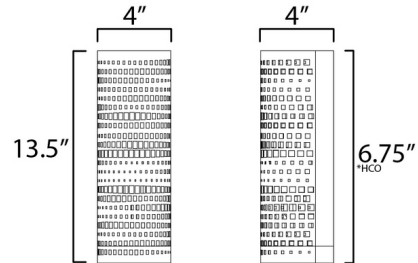

Shown in black