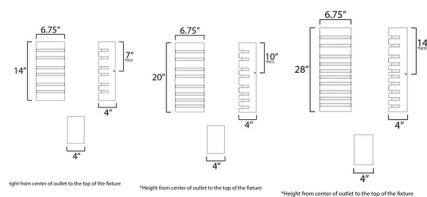

CLICK TO VIEW PRODUCT

Notes: