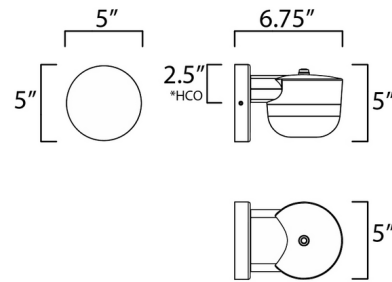

Description

The economical Michelle Outdoor Wall Sconce with Motion Sensor is constructed of Black high impact polycarbonate, making it perfect for multi-family projects.

Specifications

COLOR	White
BODY FINISH	Black
WATTAGE	8W
DIMMER	Low Voltage Electronic
DIMENSIONS	5"W x 5"H x 7.25"D
INTEGRATED LED MODULE	1 x LED/8W/120V LED

Technical Information

LAMP LIFE	25000 hours
COLOR RENDERING	90 CRI
LAMP COLOR	3000K
LUMENS/WATT	80.00
LUMINOUS FLUX	640 lumens

Shown in black / white

*height from center of outlet to the top of the fixture