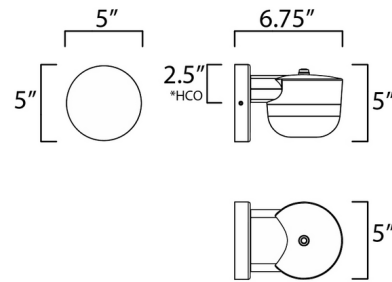

Shown in black / white