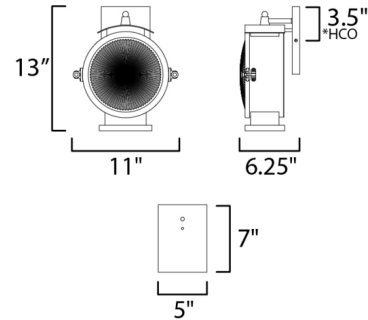

Shown in oil rubbed bronze / clear

\*height from center of outlet to the top of the fixture

### Specifications

COLOR	Clear
BODY FINISH	Oil Rubbed Bronze
WATTAGE	9W
DIMMER	Low Voltage Electronic
DIMENSIONS	11"W x 13"H x 6.25"D
BULB NOT INCLUDED	1 x A19/Medium (E26)/9W/120V LED

CLICK TO VIEW PRODUCT