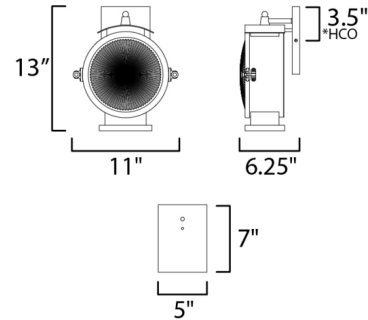

Shown in oil rubbed bronze / clear

*height from center of outlet to the top of the fixture

Specifications

COLOR	Clear
BODY FINISH	Oil Rubbed Bronze
WATTAGE	9W
DIMMER	Low Voltage Electronic
DIMENSIONS	11"W x 13"H x 6.25"D
BULB NOT INCLUDED	1 x A19/Medium (E26)/9W/120V LED

CLICK TO VIEW PRODUCT

Notes: