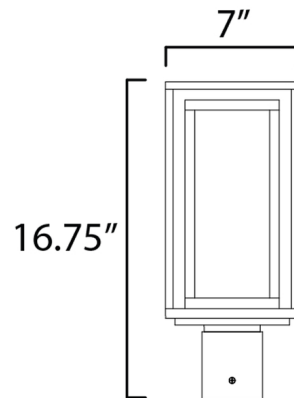

### Description

A dual framed structure creates dimension on the Cabana VX Outdoor Post Light that is both contemporary and transitional. The construction consists of two frames of square tubing and squared components. The inner frame's Clear Seedy glass reduces glare from the light and appears dirt-free for longer periods. This is a comprehensive fixture to brighten all areas of your outdoor space designed for harsh climates. Dimmable via Triac or electronic low voltage (ELV) dimming. Note: Post is required and sold separately.

### Specifications

COLOR	Seedy Glass
BODY FINISH	Black
WATTAGE	9W
DIMMER	Standard 120V
DIMENSIONS	7"W x 16.75"H
BULB NOT INCLUDED	1x T10/Medium (E26)/9W/120V LED

CLICK TO VIEW PRODUCT

Notes: