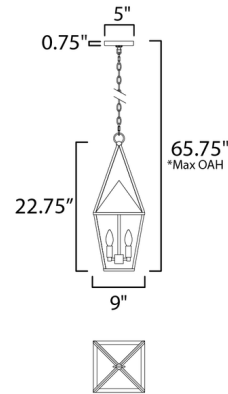

Shown in black / clear

*max overall height

Specifications

COLOR	Clear
BODY FINISH	Black
WATTAGE	18W
DIMMER	Low Voltage Electronic
DIMENSIONS	28"L x 9"W x 22.75"H
BULB NOT INCLUDED	2 x B10/Candelabra (E12)/9W/120V LED