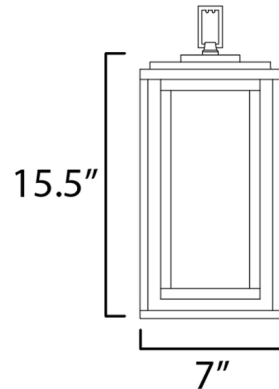

### Description

A dual framed structure creates dimension on the Cabana VX Outdoor Pendant that is both contemporary and transitional. The construction consists of two frames of square tubing and squared components. The inner frame's Clear Seedy glass reduces glare from the light and appears dirt-free for longer periods. This is a comprehensive fixture to brighten all areas of your outdoor space designed for harsh climates. Dimmable via Triac or electronic low voltage (ELV) dimming.

### Specifications

COLOR	Seedy Glass
BODY FINISH	Black
WATTAGE	9W
DIMMER	Low Voltage Electronic
DIMENSIONS	7"W x 15.5"H
BULB NOT INCLUDED	1x T10/Medium (E26)/9W/120V LED

CLICK TO VIEW PRODUCT

Notes: