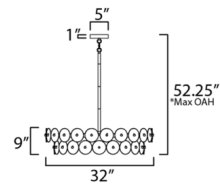

Shown in gunmetal / amber