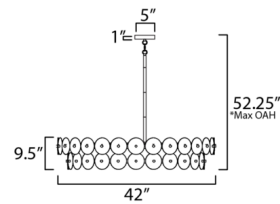

Lightology

lightology.com
866-954-4489
07-01-26

Project: _____

Company: _____

Location: _____ Fixture Type: _____

SPEC #: **MAX1354207**

Approved On: _____ Approved By: _____

Loren Chandelier By Maxim Lighting

Description

Overlapping handmade pressed glass disks are mounted on metal frames reminiscent to Mid-Century Italian design in the Loren Chandelier. The texture of the glass softens the glare of light bulbs creating a warmer glow that is enhanced with the use of colored glass options.

Specifications

COLOR . . . . . N/A
BODY FINISH . . . . . Gunmetal / Amber
WATTAGE 54W
DIMMER . . . . . Standard 120V
DIMENSIONS . . . . . 32"W x 9"H
BULB NOT INCLUDED . . . . . 6 x A19/Medium (E26)/9W/120V LED

Technical Information

PRODUCT DIMENSIONS . . . . . Downrods Included: 1+6", 3+12"

Notes:

Shown in gunmetal / amber

CLICK TO VIEW PRODUCT