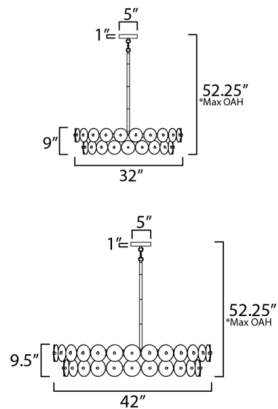

Shown in gunmetal / amber