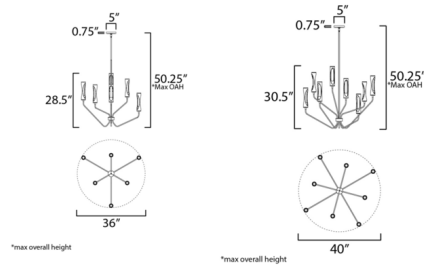

CLICK TO VIEW PRODUCT

Notes: