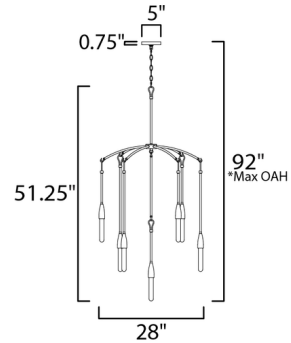

Shown in anthracite

*max overall height

Specifications

COLOR	N/A
BODY FINISH	Anthracite
WATTAGE	63W
DIMMER	Standard 120V
DIMENSIONS	28"W x 51.25"H
BULB NOT INCLUDED	7 x T10/Medium (E26)/9W/120V LED

CLICK TO VIEW PRODUCT