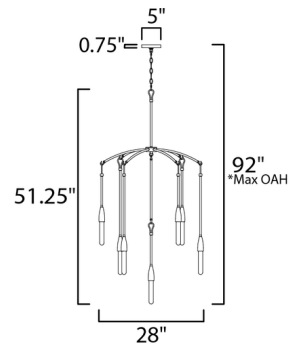

Shown in anthracite

*max overall height

Specifications

COLOR	N/A
BODY FINISH	Anthracite
WATTAGE	63W
DIMMER	Standard 120V
DIMENSIONS	28"W x 51.25"H
BULB NOT INCLUDED	7 x T10/Medium (E26)/9W/120V LED

CLICK TO VIEW PRODUCT