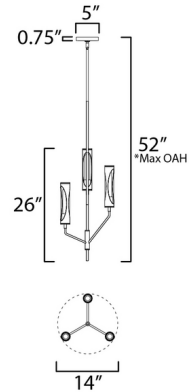

Specifications

COLOR Clear
BODY FINISH Aged Brass / Black
WATTAGE 18W
DIMMER Low Voltage Electronic
DIMENSIONS 14"W x 26"H
BULB INCLUDED 3 x T10/Medium (E26)/6W/120V LED

Technical Information

PRODUCT DIMENSIONS Downrods Included: 1+6", 3+12"
LAMP LIFE 25000 hours
COLOR RENDERING 90 CRI
LAMP COLOR 2700K
LUMENS/WATT 265.00
LUMINOUS FLUX 1590 lumens

Shown in aged brass / black / clear

*max overall height

CLICK TO VIEW PRODUCT

Notes: