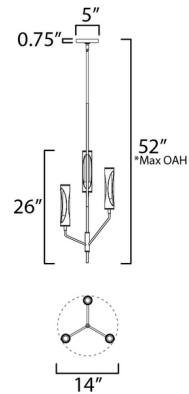

Specifications

COLOR Clear
BODY FINISH Aged Brass / Black
WATTAGE 18W
DIMMER Low Voltage Electronic
DIMENSIONS 14"W x 26"H
BULB INCLUDED 3 x T10/Medium (E26)/6W/120V LED

Technical Information

PRODUCT DIMENSIONS Downrods Included: 1+6", 3+12"
LAMP LIFE 25000 hours
COLOR RENDERING 90 CRI
LAMP COLOR 2700K
LUMENS/WATT 265.00
LUMINOUS FLUX 1590 lumens

Shown in aged brass / black / clear

*max overall height

CLICK TO VIEW PRODUCT

Notes: