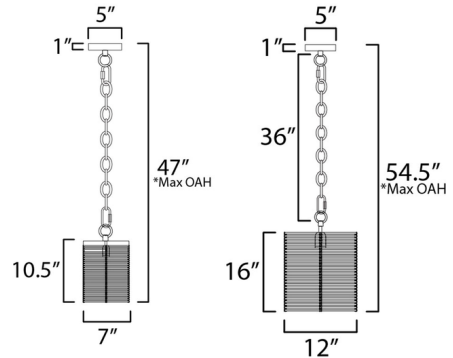

Shown in ecru / natural

Specifications

COLOR	Natural
BODY FINISH	Ecu
WATTAGE	9W
DIMMER	Standard 120V
DIMENSIONS	7"W x 10.5"H
BULB NOT INCLUDED	1 x Edison ST-Shape/Medium (E26)/9W/120V LED

CLICK TO VIEW PRODUCT