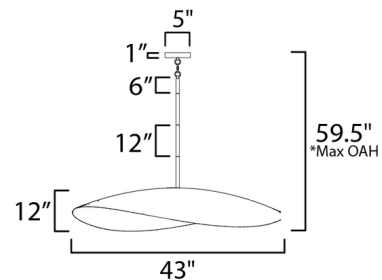

Shown in gold

Specifications

COLOR	N/A
BODY FINISH	Gold
WATTAGE	18W
DIMMER	Standard 120V
DIMENSIONS	43"L x 12"W x 12"H
BULB NOT INCLUDED	2 x Edison ST-Shape/Medium (E26)/9W/120V LED

Technical Information

PRODUCT DIMENSIONS Downrods Included: 3 x 12" and 1 x 6"

CLICK TO VIEW PRODUCT

Notes: