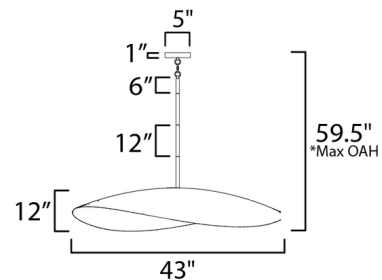

Shown in gold

Specifications

| | |
|-------------------|--|
| COLOR | N/A |
| BODY FINISH | Gold |
| WATTAGE | 18W |
| DIMMER | Standard 120V |
| DIMENSIONS | 43"L x 12"W x 12"H |
| BULB NOT INCLUDED | 2 x Edison ST-Shape/Medium (E26)/9W/120V LED |

Technical Information

PRODUCT DIMENSIONS Downrods Included: 3 x 12" and 1 x 6"

CLICK TO VIEW PRODUCT

Notes: