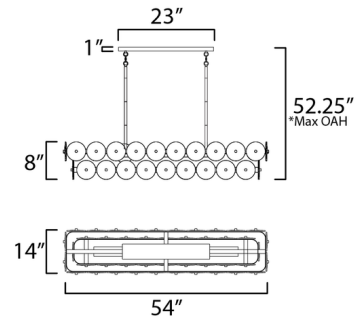

Shown in weathered brass / green

\*max overall height

### Specifications

COLOR	N/A
BODY FINISH	Weathered Brass / Green
WATTAGE	45W
DIMMER	Standard 120V
DIMENSIONS	54"L x 14"W x 8"H
BULB NOT INCLUDED	5 x A19/Medium (E26)/9W/120V LED

### Technical Information

PRODUCT DIMENSIONS . . . . . Downrods Included: 1+6", 3+12"

CLICK TO VIEW PRODUCT

Notes: