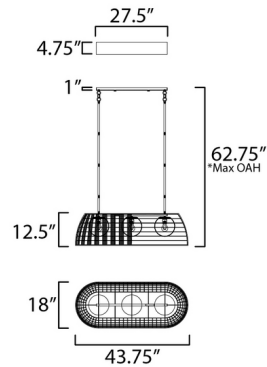

### Specifications

COLOR . . . . . Satin White  
BODY FINISH . . . . . Gold / White  
WATTAGE . . . . . 27W  
DIMMER . . . . . Low Voltage Electronic  
DIMENSIONS . . . . . 43.75"L x 18"W x 12.5"H  
BULB NOT INCLUDED . . . . . 3 x A19/Medium (E26)/9W/120V LED

### Technical Information

PRODUCT DIMENSIONS . . . . . Downrods Included: 2+6", 6+12"

Notes:

Shown in gold / white / satin white

\*max overall height

CLICK TO VIEW PRODUCT