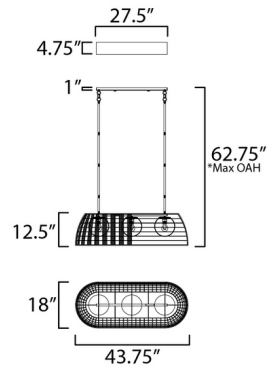

### Specifications

COLOR . . . . . Satin White  
BODY FINISH . . . . . Gold / White  
WATTAGE . . . . . 27W  
DIMMER . . . . . Low Voltage Electronic  
DIMENSIONS . . . . . 43.75"L x 18"W x 12.5"H  
BULB NOT INCLUDED . . . . . 3 x A19/Medium (E26)/9W/120V LED

### Technical Information

PRODUCT DIMENSIONS . . . . . Downrods Included: 2+6", 6+12"

Notes:

Shown in gold / white / satin white

\*max overall height

CLICK TO VIEW PRODUCT