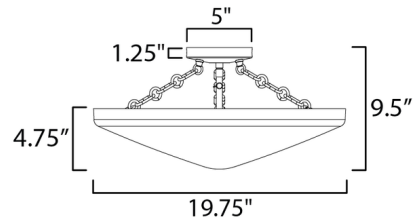

### Specifications

COLOR . . . . . White  
BODY FINISH . . . . . Natural Aged Brass  
WATTAGE . . . . . 27W  
DIMMER . . . . . Low Voltage Electronic  
DIMENSIONS . . . . . 19.75"W x 9.5"H  
BULB NOT INCLUDED . . . . . 3 x A19/Medium (E26)/9W/120V LED