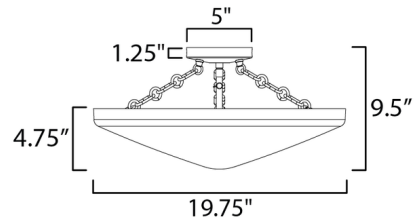

Shown in natural aged brass / white

Specifications

| | |
|-------------------|----------------------------------|
| COLOR | White |
| BODY FINISH | Natural Aged Brass |
| WATTAGE | 27W |
| DIMMER | Low Voltage Electronic |
| DIMENSIONS | 19.75"W x 9.5"H |
| BULB NOT INCLUDED | 3 x A19/Medium (E26)/9W/120V LED |