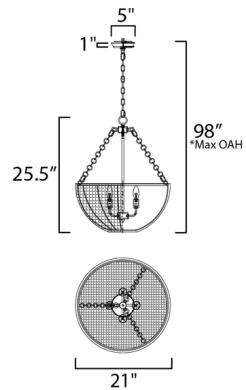

## Cestino Hanging Pendant By Maxim Lighting

Shown in antique bronze / natural

\*max overall height

### Specifications

COLOR	Natural
BODY FINISH	Antique Bronze
WATTAGE	36W
DIMMER	Standard 120V
DIMENSIONS	21"W x 25.5"H
BULB NOT INCLUDED	4 x B10/Candelabra (E12)/9W/120V LED

CLICK TO VIEW PRODUCT

Notes: