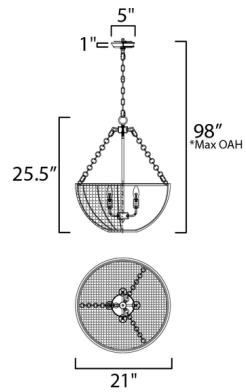

Lightology

lightology.com
866-954-4489
04-24-26

Project: _____

Company: _____

Location: _____ Fixture Type: _____

SPEC #: **MAX1354240**

Approved On: _____ Approved By: _____

Cestino Hanging Pendant By Maxim Lighting

Shown in antique bronze / natural

*max overall height

Specifications

COLOR	Natural
BODY FINISH	Antique Bronze
WATTAGE	36W
DIMMER	Standard 120V
DIMENSIONS	21"W x 25.5"H
BULB NOT INCLUDED	4 x B10/Candelabra (E12)/9W/120V LED