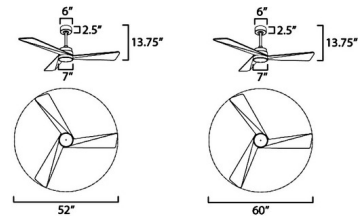

CLICK TO VIEW PRODUCT

Notes: