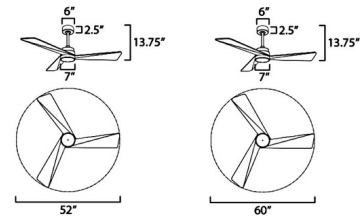

CLICK TO VIEW PRODUCT

Notes: