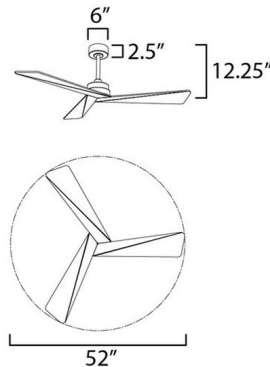

### Specifications

BLADE COLOR	White
BODY FINISH	Natural Aged Brass
WATTAGE	N/A
DIMMER	N/A
DIMENSIONS	52"W x 12.25"H
BULB	N/A

### Technical Information

PRODUCT DIMENSIONS	Downrod Included: 1+6"
--------------------	------------------------

CLICK TO VIEW PRODUCT

Notes: